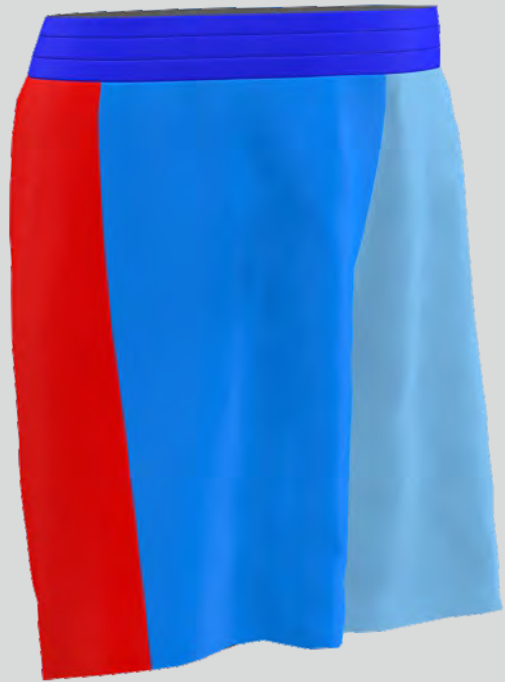

# JUNIOR JERSEY

For orders over 14 units – design is  
**FREE OF CHARGE**

The size chart is available per Your request

**The sample production** costs additional  
**30%** of the product price

UNIVERSAL JUNIOR SHORTS  
COMES WITH AN ELASTIC BUILT-IN  
SILICON LINES WAISTBAND

**BASKETBALL JERSEY**  
WITHOUT SLEEVES AND  
IT HAS A V-SHAPED NECK

**10%** discount for sets  
with **FORCE** shorts