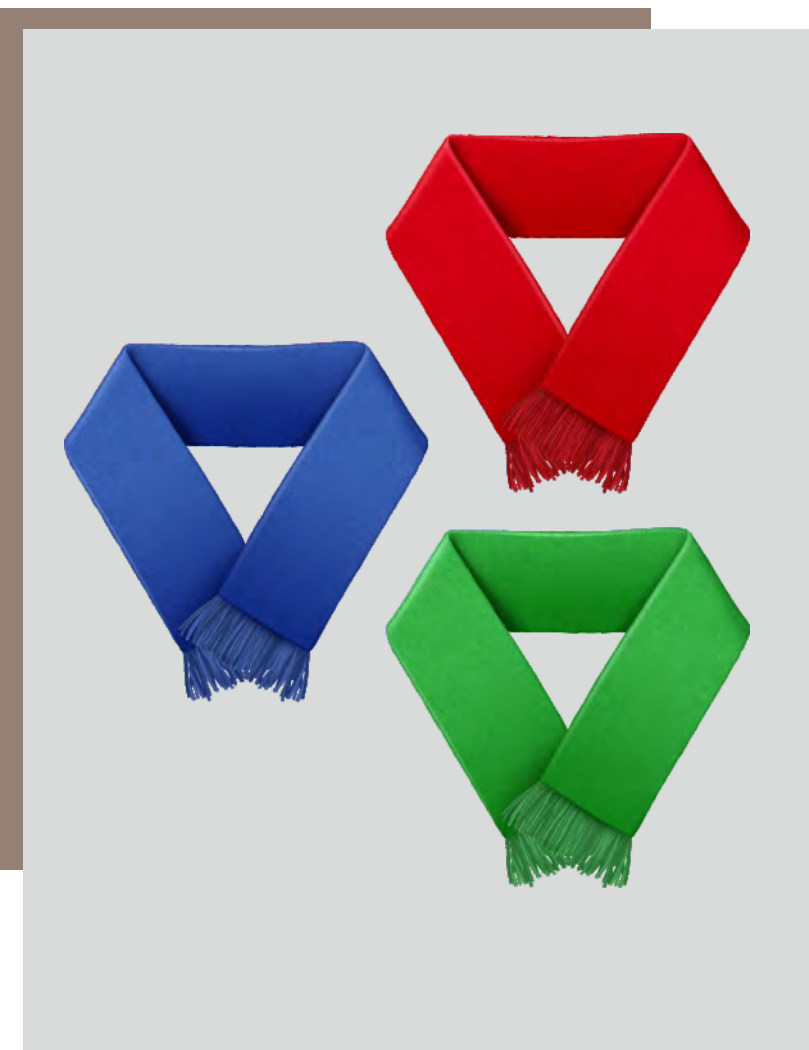

DOUBLE-SIDED FRINGED SCARF

SIZE: 15*120cm

OTHER SIZES ARE AVAILABLE PER YOUR REQUEST

Sport scarf

For orders over 14 units – design is
FREE OF CHARGE

The size chart is available per Your request

The sample production costs additional
30% of the product price

1	ABCDEFGHIG 1234567890
2	ABCDEFGHIG 1234567890
3	ABCDEFGHIG 1234567890
4	ABCDEFGHIG 1234567890
5	ABCDEFGHIG 1234567890
6	ABCDEFGHIG 1234567890
7	ABCDEFGHIG 1234567890
8	ABCDEFGHIG 1234567890
9	ABCDEFGHIG 1234567890
10	ABCDEFGHIG 1234567890